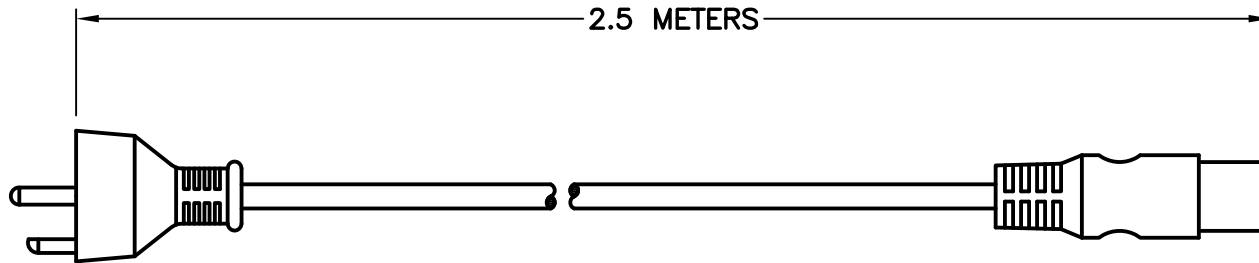

CAT. No.

89075

DETACHABLE CORD SET, DANISH (DE1-13P) PLUG & IEC 60320 C-19 CONNECTOR, 1.5mm CONDUCTORS, 13A 250V, BLACK, 2.5 METER.

APPROVALS

DEMKO

CERTIFICATIONS

CE

ROHS

STANDARDS

AFSNIT 107-2-D1

IEC 60320

SPECIFICATIONS:

- 1. OVERALL LENGTH: 2.5 METERS
- 2. CONDUCTORS: 1.5 mm² x 3 WITH IEC COLOR CODE (GREEN/YELLOW, BLUE, BROWN)
- 3. JACKET: H05VV-F, BLACK
- 4. PLUG: AFSNIT 107-2-D1, STRAIGHT, BLACK
- 5. CONNECTOR: IEC 60320 C-19, STRAIGHT, BLACK
- 6. RATED: 13 AMPERE 250 VOLT

DE1-13P.
AFSNIT 107-2-D1

IEC60320. C-19

THIS CORD SET IS ACCEPTED BY BOTH
RECEPTACLE CONFIGURATIONS FOUND BELOW